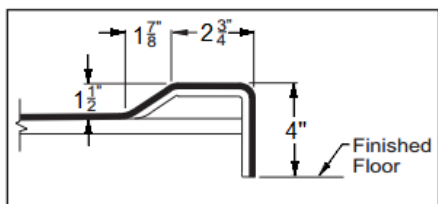

**JACKSON**  
**60 x 31 x 79 ½**  
**Low Threshold Shower**

Available in white,  
*Quick Ship in 7 days*

**Features**

- Easy entry, low, 4" threshold
- Large and open bathing area
- Sturdy shower base with textured floor
- 3 Accessory shelves
- Simple and easy 5 piece installation from front or rear
- Accommodates a shower door
- Full ArmorCore reinforced walls for extra strength that enables bars to be located to fit your individual needs.
- Premium, durable applied acrylic/fiberglass construction
- High Gloss and easy to clean 6" tile pattern
- Limited Lifetime warranty
- Meets or exceeds UPC, IPC, ANSI Z124.1, NAHB, HUD, FHA
- Made in the USA

**Components Included (Field Installed)**

☆ White Curtain Rod

☆ Three 24" White Grab Bars

☆ Chrome Plated Brass Drain

**Low Threshold Details**

**Drain**

**Model #**

**Item #**

### 5 Piece Sectional Shower

The sectional shower shall be model LM 60 30 SH 1 S 5 Piece left or right drain. Finished surface shall be of sanitary grade applied acrylic. Unit has outside dimensions of: 60" x 31" x 79 1/2".

DUE TO THE NATURE OF THE MATERIALS  
UNIT DIMENSIONS MAY VARY ± 1/2 INCH

LAUREL MOUNTAIN WHIRLPOOLS

Drawing#: LM 6030 SH 5P 4.0 WCFHBW  
WCFVSW2 CR (Loose) FWB

Date: 3-31-09

Revised: 1-5-18