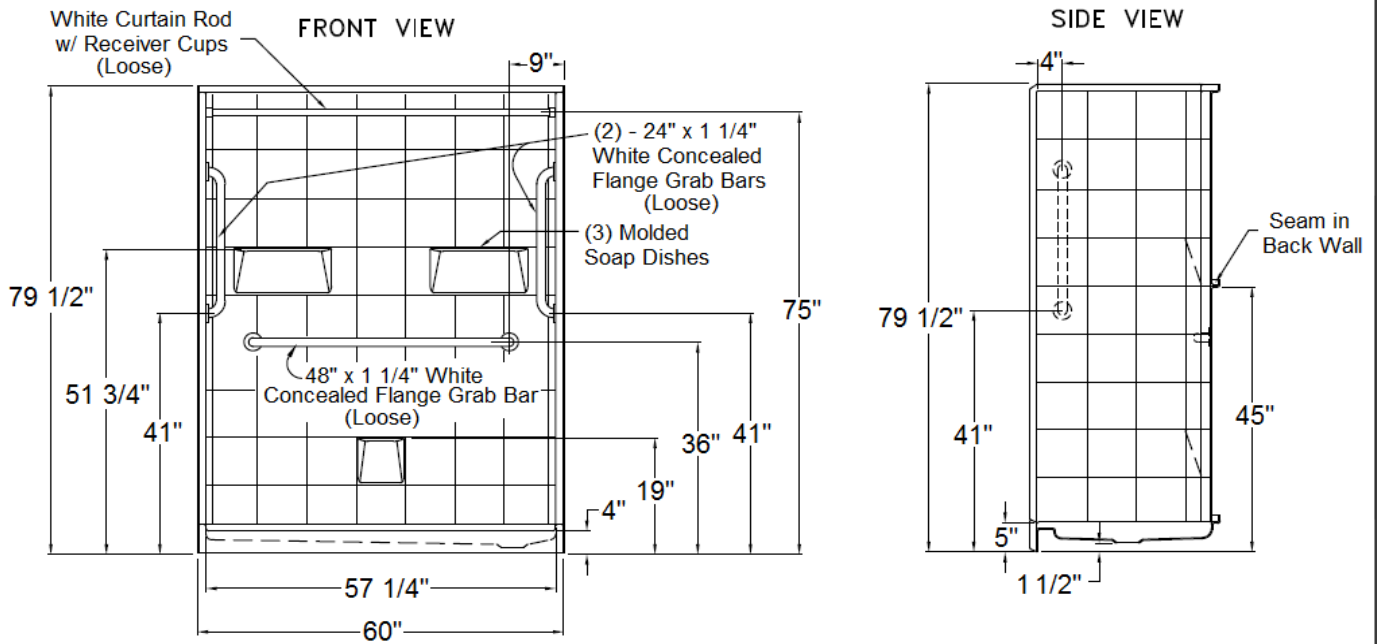

**JACKSON**  
**60 x 31 x 79 ½**  
**Low Threshold Shower**

Available in white,  
*Quick Ship in 7 days*

**Features**

- Easy entry, low, 4" threshold
- Large and open bathing area
- Sturdy shower base with textured floor
- 3 Accessory shelves
- Simple and easy 5 piece installation from front or rear
- Accommodates a shower door
- Full ArmorCore reinforced walls for extra strength that enables bars to be located to fit your individual needs.
- Premium, durable applied acrylic/fiberglass construction
- High Gloss and easy to clean 6" tile pattern
- Limited Lifetime warranty
- Meets or exceeds UPC, IPC, ANSI Z124.1, NAHB, HUD, FHA
- Made in the USA

**Components Included (Field Installed)**

☆ White Curtain Rod

☆ Three 24" White Grab Bars

☆ Chrome Plated Brass Drain

**Low Threshold Details**

**Drain**

**Model #**

**Item #**

### 5 Piece Sectional Shower

The sectional shower shall be model LM 60 30 SH 1 S 5 Piece left or right drain. Finished surface shall be of sanitary grade applied acrylic. Unit has outside dimensions of: 60" x 31" x 79 1/2".

DUE TO THE NATURE OF THE MATERIALS  
UNIT DIMENSIONS MAY VARY ± 1/2 INCH

LAUREL MOUNTAIN WHIRLPOOLS

Drawing#: LM 6030 SH 5P 4.0 WCFHBW  
WCFVSW2 CR (Loose) FWB

Date: 3-31-09

Revised: 1-5-18